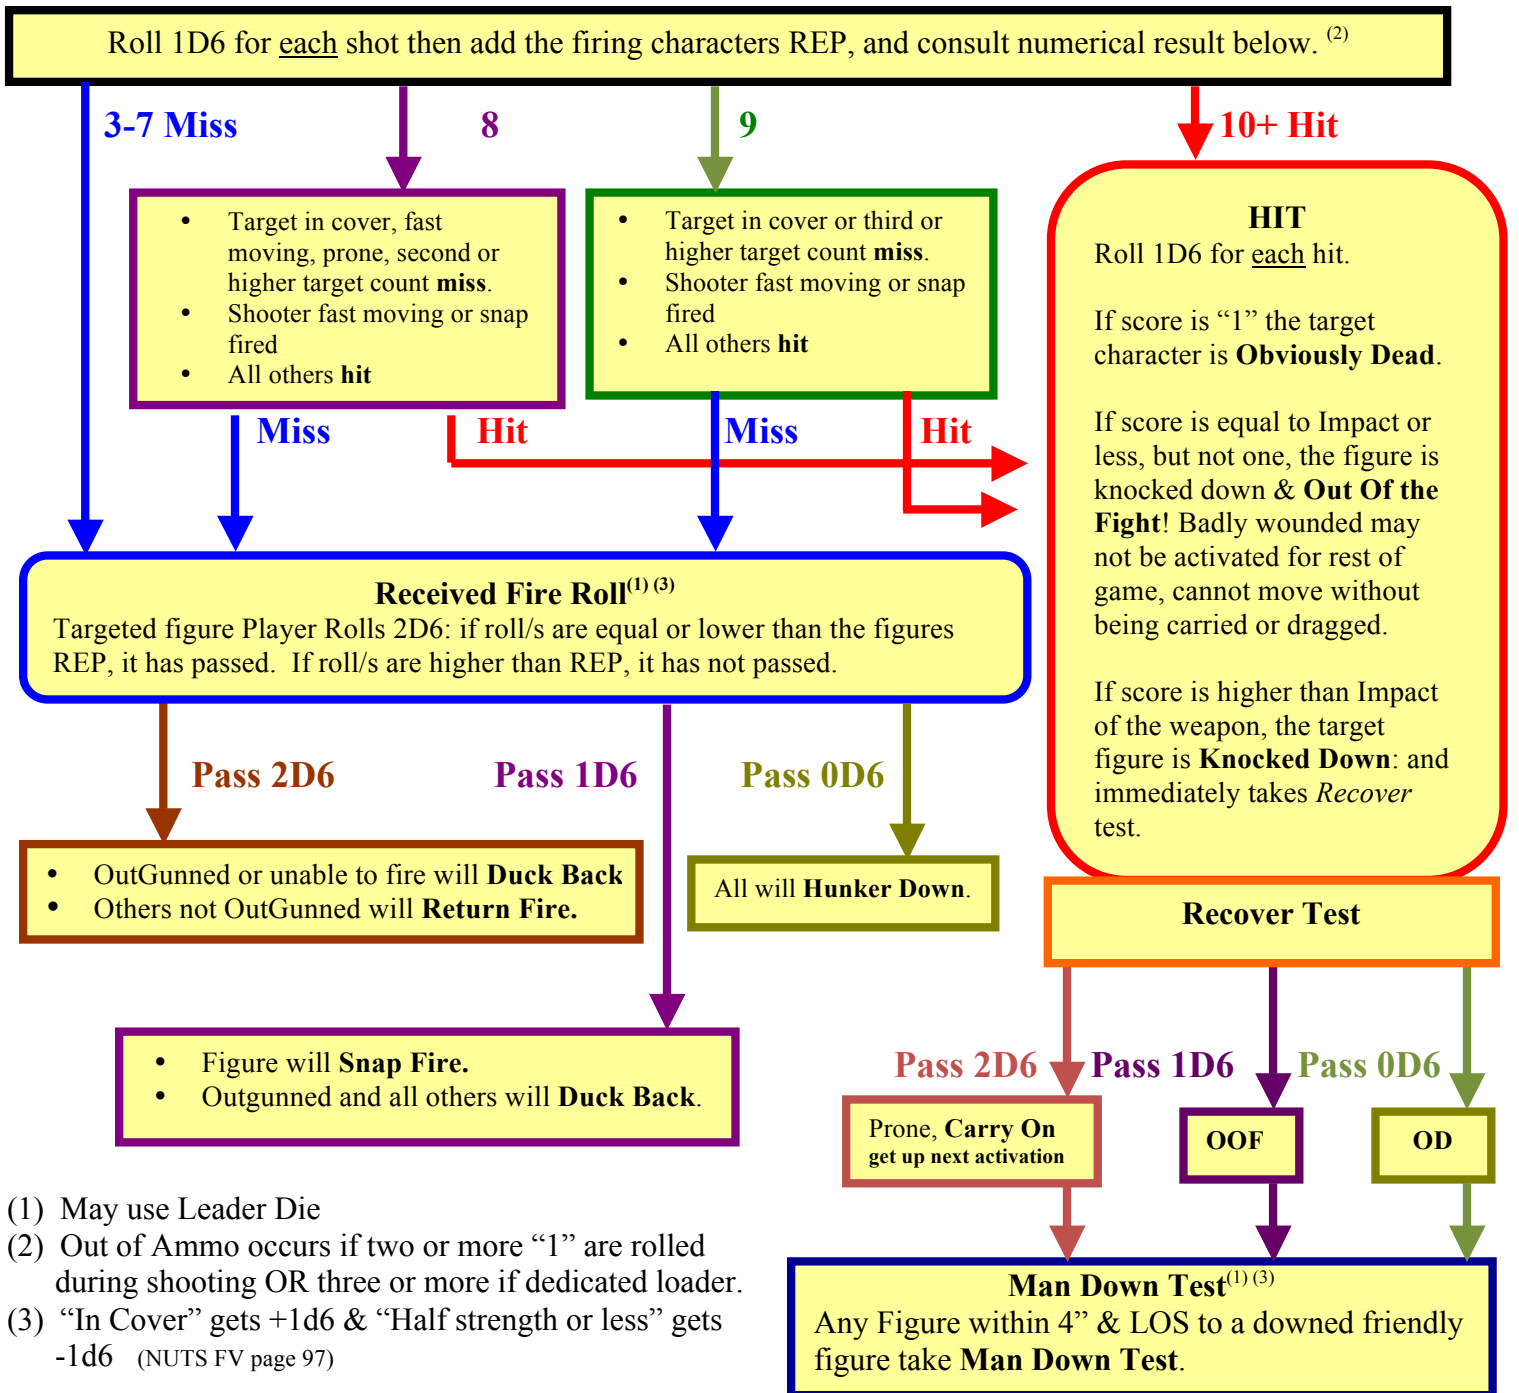

NUTS! 3rd Edition *Flow Chart for Ranged Combat*

by TonichNH 2009 revised JPB 12/6/2014 Ver 1.3

Fire: nominate target figure/s, and allocate number of shots weapon has.

(1) May use Leader Die

(2) Out of Ammo occurs if two or more "1" are rolled during shooting OR three or more if dedicated loader.

(3) "In Cover" gets +1d6 & "Half strength or less" gets -1d6 (NUTS FV page 97)