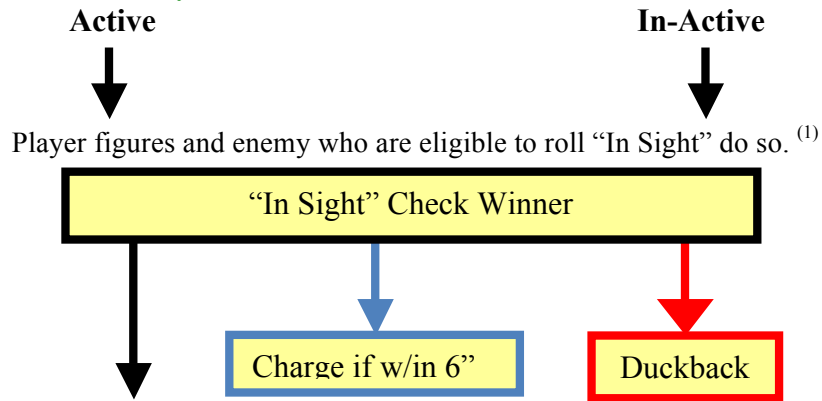

NUTS! 3rd Edition *Flow Chart for Ranged Combat*

by TonichNH 2009 revised JPB 12/6/2014 Ver 1.3

Fire: nominate target figure/s, and allocate number of shots weapon has.

(1) May use Leader Die

(2) Out of Ammo occurs if two or more "1" are rolled during shooting OR three or more if dedicated loader.

(3) "In Cover" gets +1d6 & "Half strength or less" gets -1d6 (NUTS FV page 97)